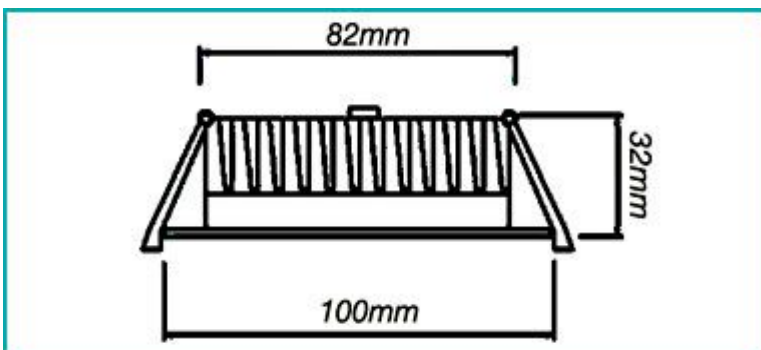

## ECO 5601 Specification

Picture:

Drawing Size:

Features:

This 10W budget fitting is suitable for a range of home lighting applications where the application requires the lighting to be dimmable. Suitable for high ceilings under 3M.

Technical Data:

Item No.:	ECO 5601
LED Chip:	Epistar SMD2835 40pcs
Lamp Base:	Wire and plug
Type:	SMD LED Downlight
Weight:	380g
Dimension:	Ø100x32mm
Cutout Size:	82-90mm
Material:	Aluminum alloy + PC
IP Grade:	IP44(indoor use,dry enviroment)
Power(W):	10W
Power Factor:	>0.93
Input Voltage:	AC100-240V 50/60Hz
Total Lumens:	850lm
CRI:	>80Ra
Dimmable:	Option
Beam Angle:	120
Color Temperature:	Warm White(WW):2700-3200K Nature White(NW):4000-4500K Cool White(CW): 6000-6500K
Packing:	1. 50pcs/CTN 2. Gross Weight: 20kg 3. Carton Size: 58x47x25cm